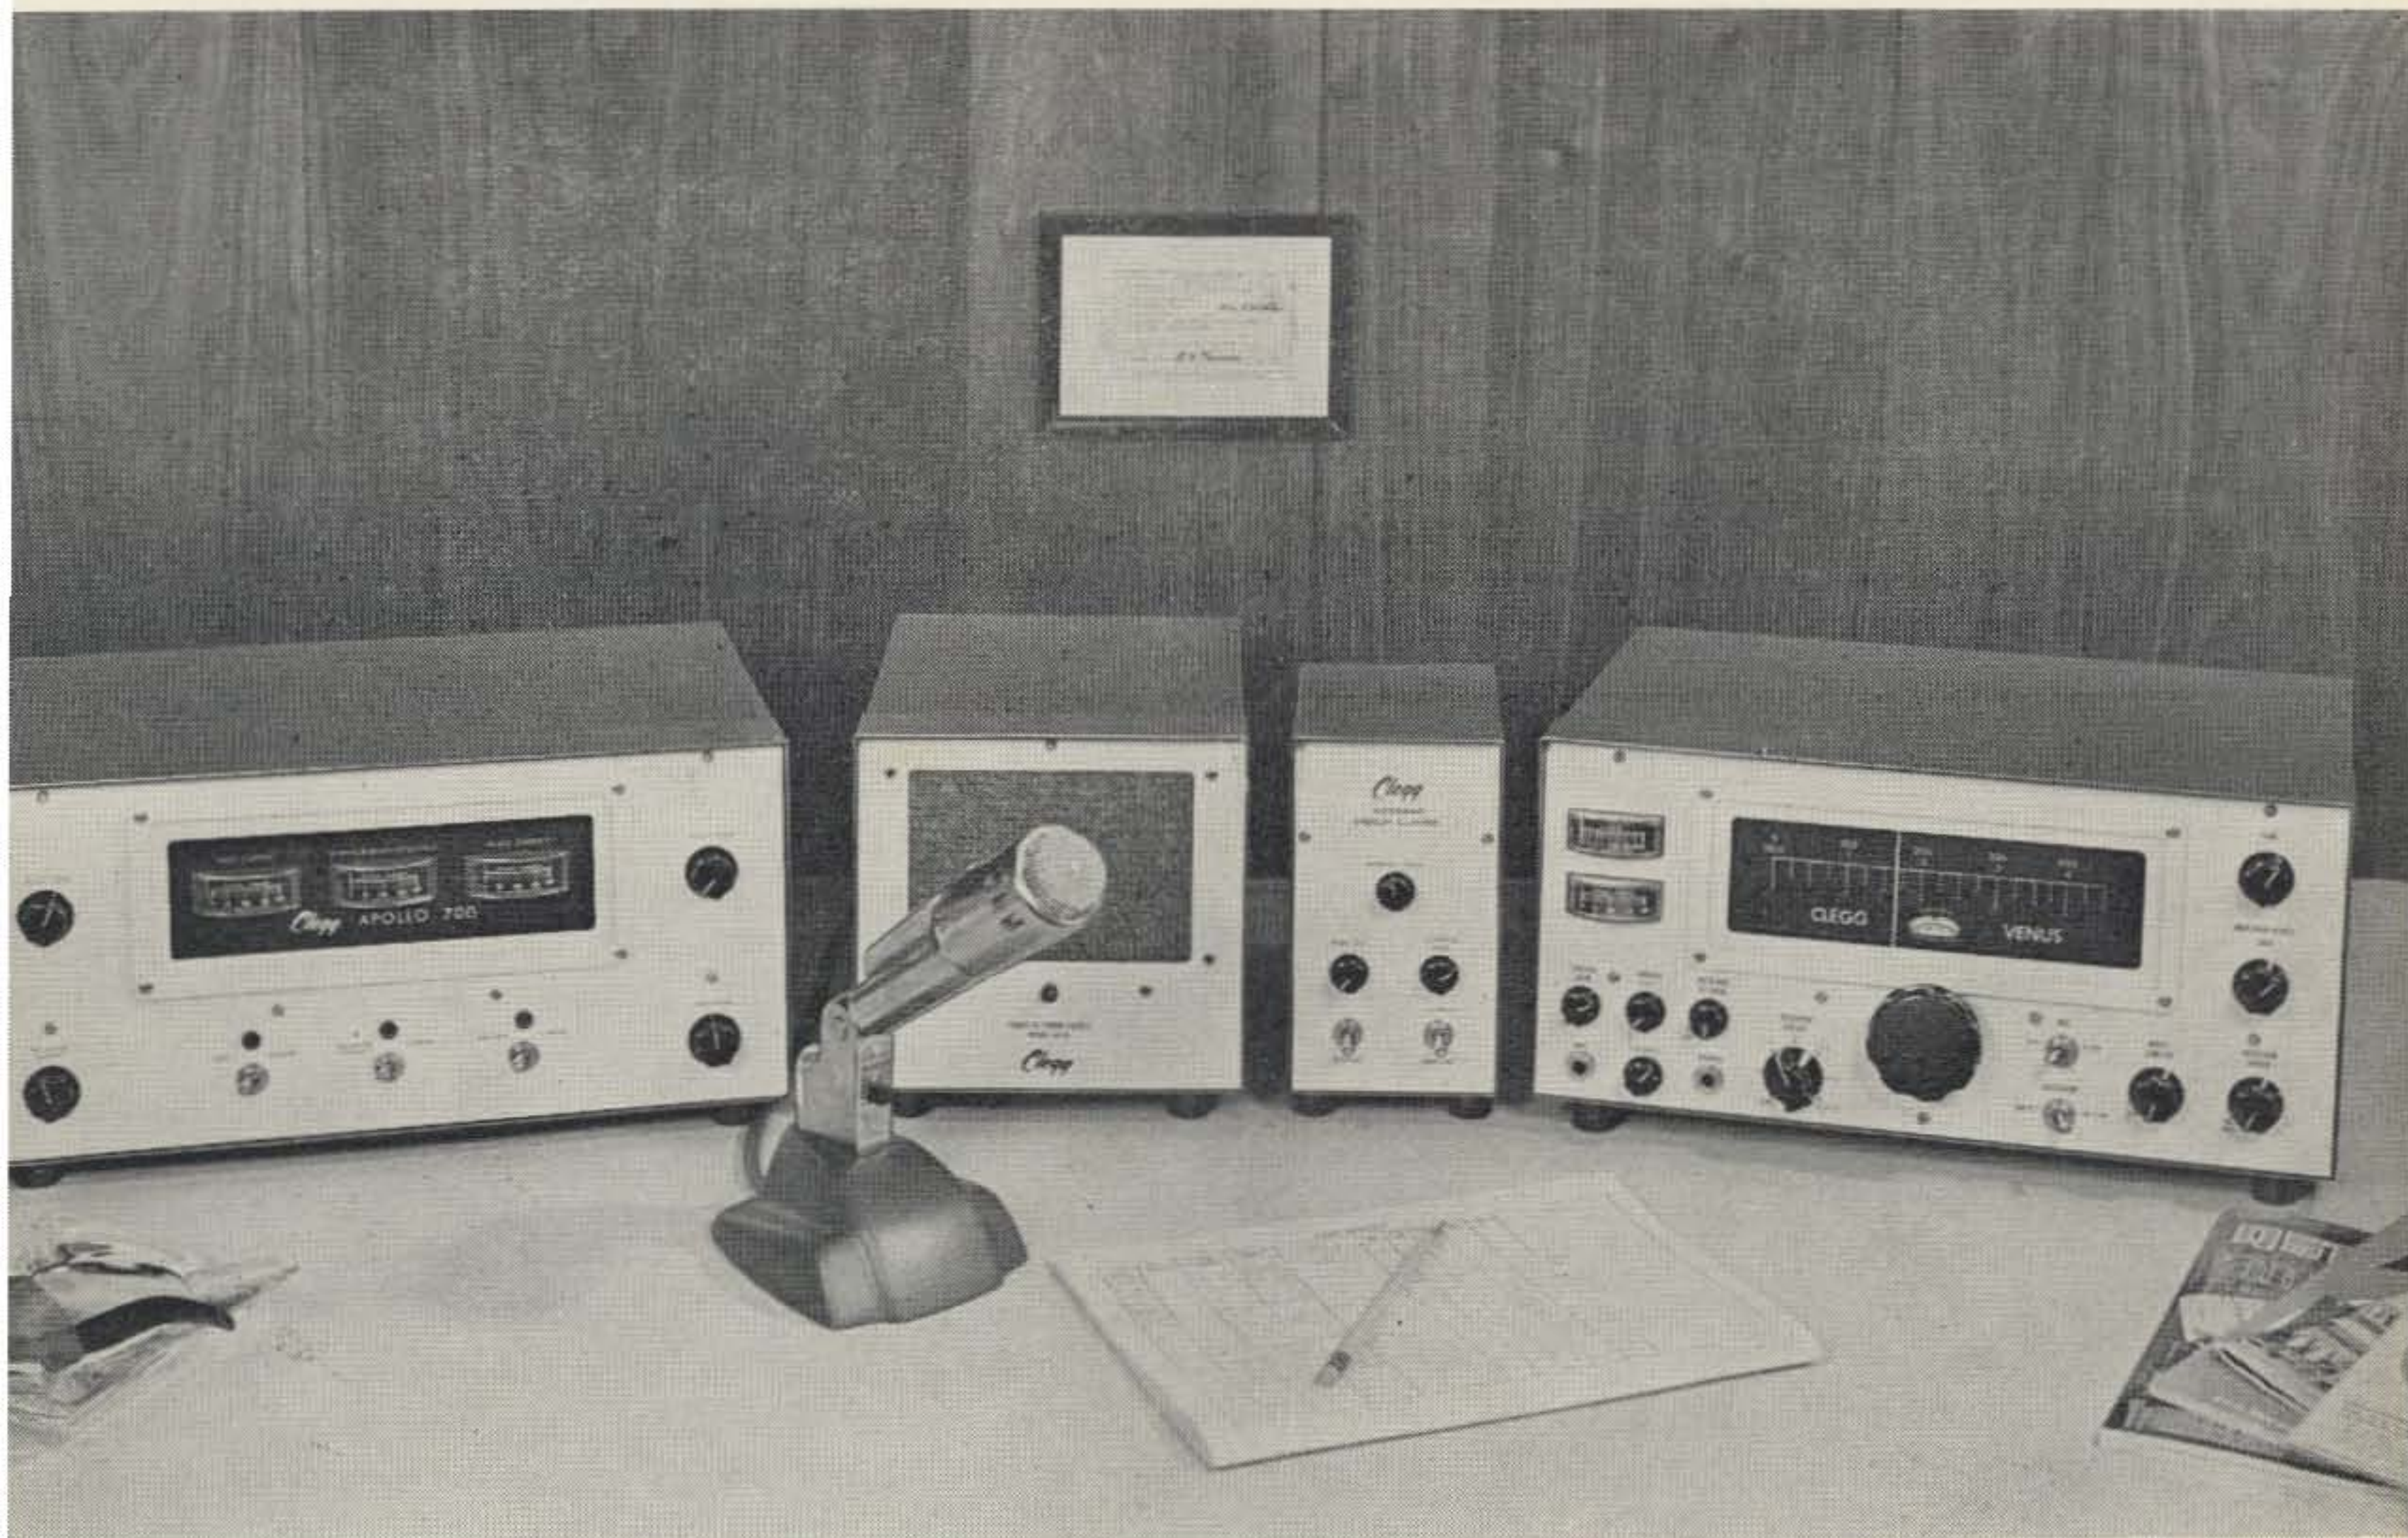

SIX METER SIDEBAND . . . with POWER

Clegg

YOU HAVE HEARD THE VENUS—the cleanest six meter sideband signal on the air—and now a new dimension is added . . . *POWER*. With APOLLO 700, the new Clegg six meter linear with integral power supply, seven hundred—plus watts PEP input makes that VENUS signal a real standout. Top that off with the Clegg SS BOOSTER—the latest Squires-Sanders development in outstanding amateur communications gear—and you have the hottest six meter sideband rig imaginable!

The VENUS, APOLLO, SS BOOSTER and the 416 VENUS AC POWER SUPPLY/SPEAKER are matching units—in performance *and* in styling. These are just a few of the “plus” features that result from years of successful Clegg experience in the design of VHF equipment:

VENUS: Standard Frequency Range, 49,975 to 50,475 KC; **Receive:** NuvistORIZED front end for maximum sensitivity; 9 MC crystal lattice filter in both receive and transmit mode; Receiver offset tuning ± 1.5 KC; Peak noise limiter for AM adjustable threshold limiting SSB/CW; 10 KC per knob revolution tuning ratio; Slow AVC release especially designed for 6 M SSB; **Transmit:** 85 watts PEP input—all modes (AM, SSB and CW); Unwanted sideband down more than 50 db at 1000 cycles; Carrier suppression greater than 56 db; Distortion Products down more than 30 db at full ratings; Frequency Stability—less than 100 cycles/hour after warm-up; Broad band circuits throughout provide maximum simplicity and ease of tune-up. Physical dimensions are just right for fixed installation or mobile—15" wide x 7" high x 10½" deep—21 lbs. Available now.

APOLLO 700: Six meter linear amplifier—Power input 700 watts PEP with 10 watts of drive; Final tubes type 8236; Integral power supply; Three illuminated meters—Grid Current, Screen Current or RF output, and Plate Current; Instant Exciter/Linear selection when used with VENUS. Cabinet identical in size to VENUS. Available in July.